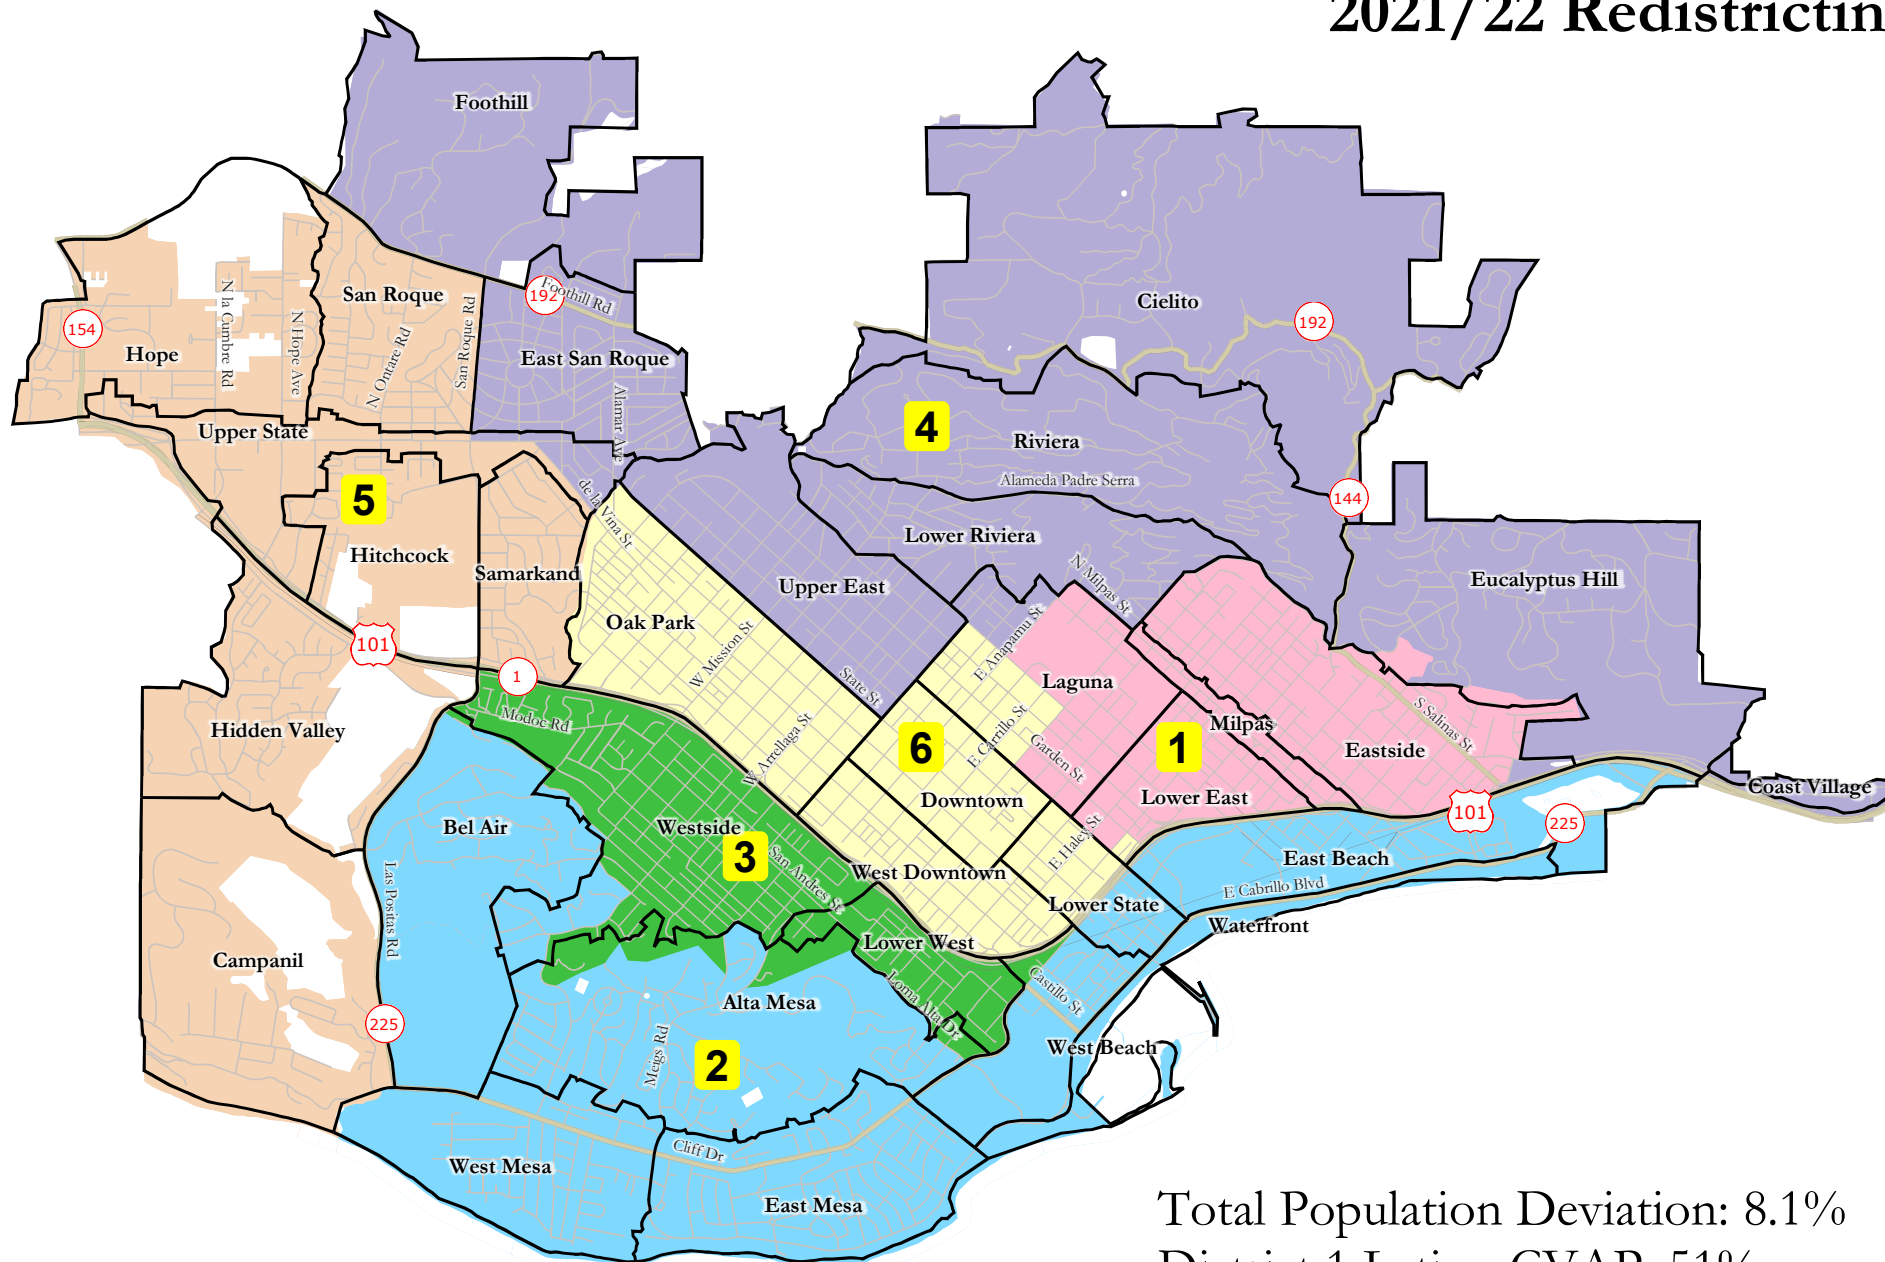

# NDC Plan 102RE

## City of Santa Barbara 2021/22 Redistricting

Total Population Deviation: 8.1%  
District 1 Latino CVAP: 51%  
District 3 Latino CVAP: 40%

Santa Barbara Airport in District 5